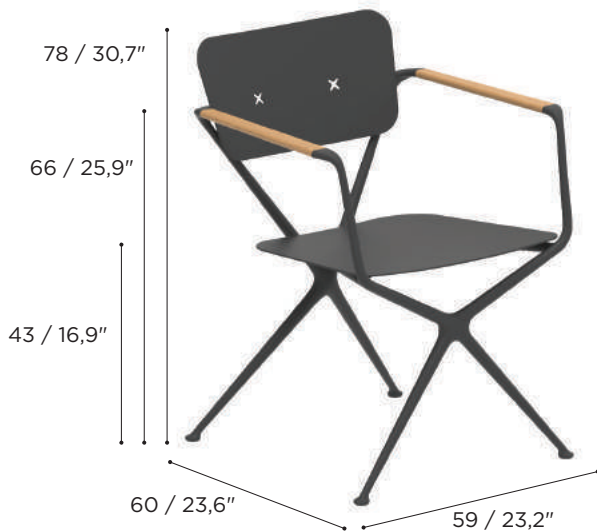

PRODUCT SHEET

EXES ARM CHAIR

REF: EXS55

ROYAL 
BOTANIA
indulge in finesse

ARM CHAIR		EXS 55...	
	0,3 m ³ (4)		30 kg (4) 
i	WITH TEAK ARMRESTS AND FIXING CROSSES IN FRAME COLOR		
	12-19		

	COATED ALUMINIUM WR	COATED ALUMINIUM S	COATED ALUMINIUM A	COATED ALUMINIUM BR
	EXS 55 WR	EXS 55 S	EXS 55 A	EXS 55 BR
	•	•	•	•
	CUSHIONS			
	PIL EXS 55 BED... (BACK)			
CAT. A			•	
CAT. B			•	
CAT. C			•	
	CUSHIONS			
	PIL EXS 55 SED... (SEAT)			
CAT. A			•	
CAT. B			•	
CAT. C			•	
	OPTIONAL FIXING CROSS TEAK (SET) FOR BACKREST CUSHION			
	PIL EXS FCW			
			•	

= STANDARD CROSSES IN FRAME COLOR (SET)

= OPTIONAL TEAK CROSSES (SET)